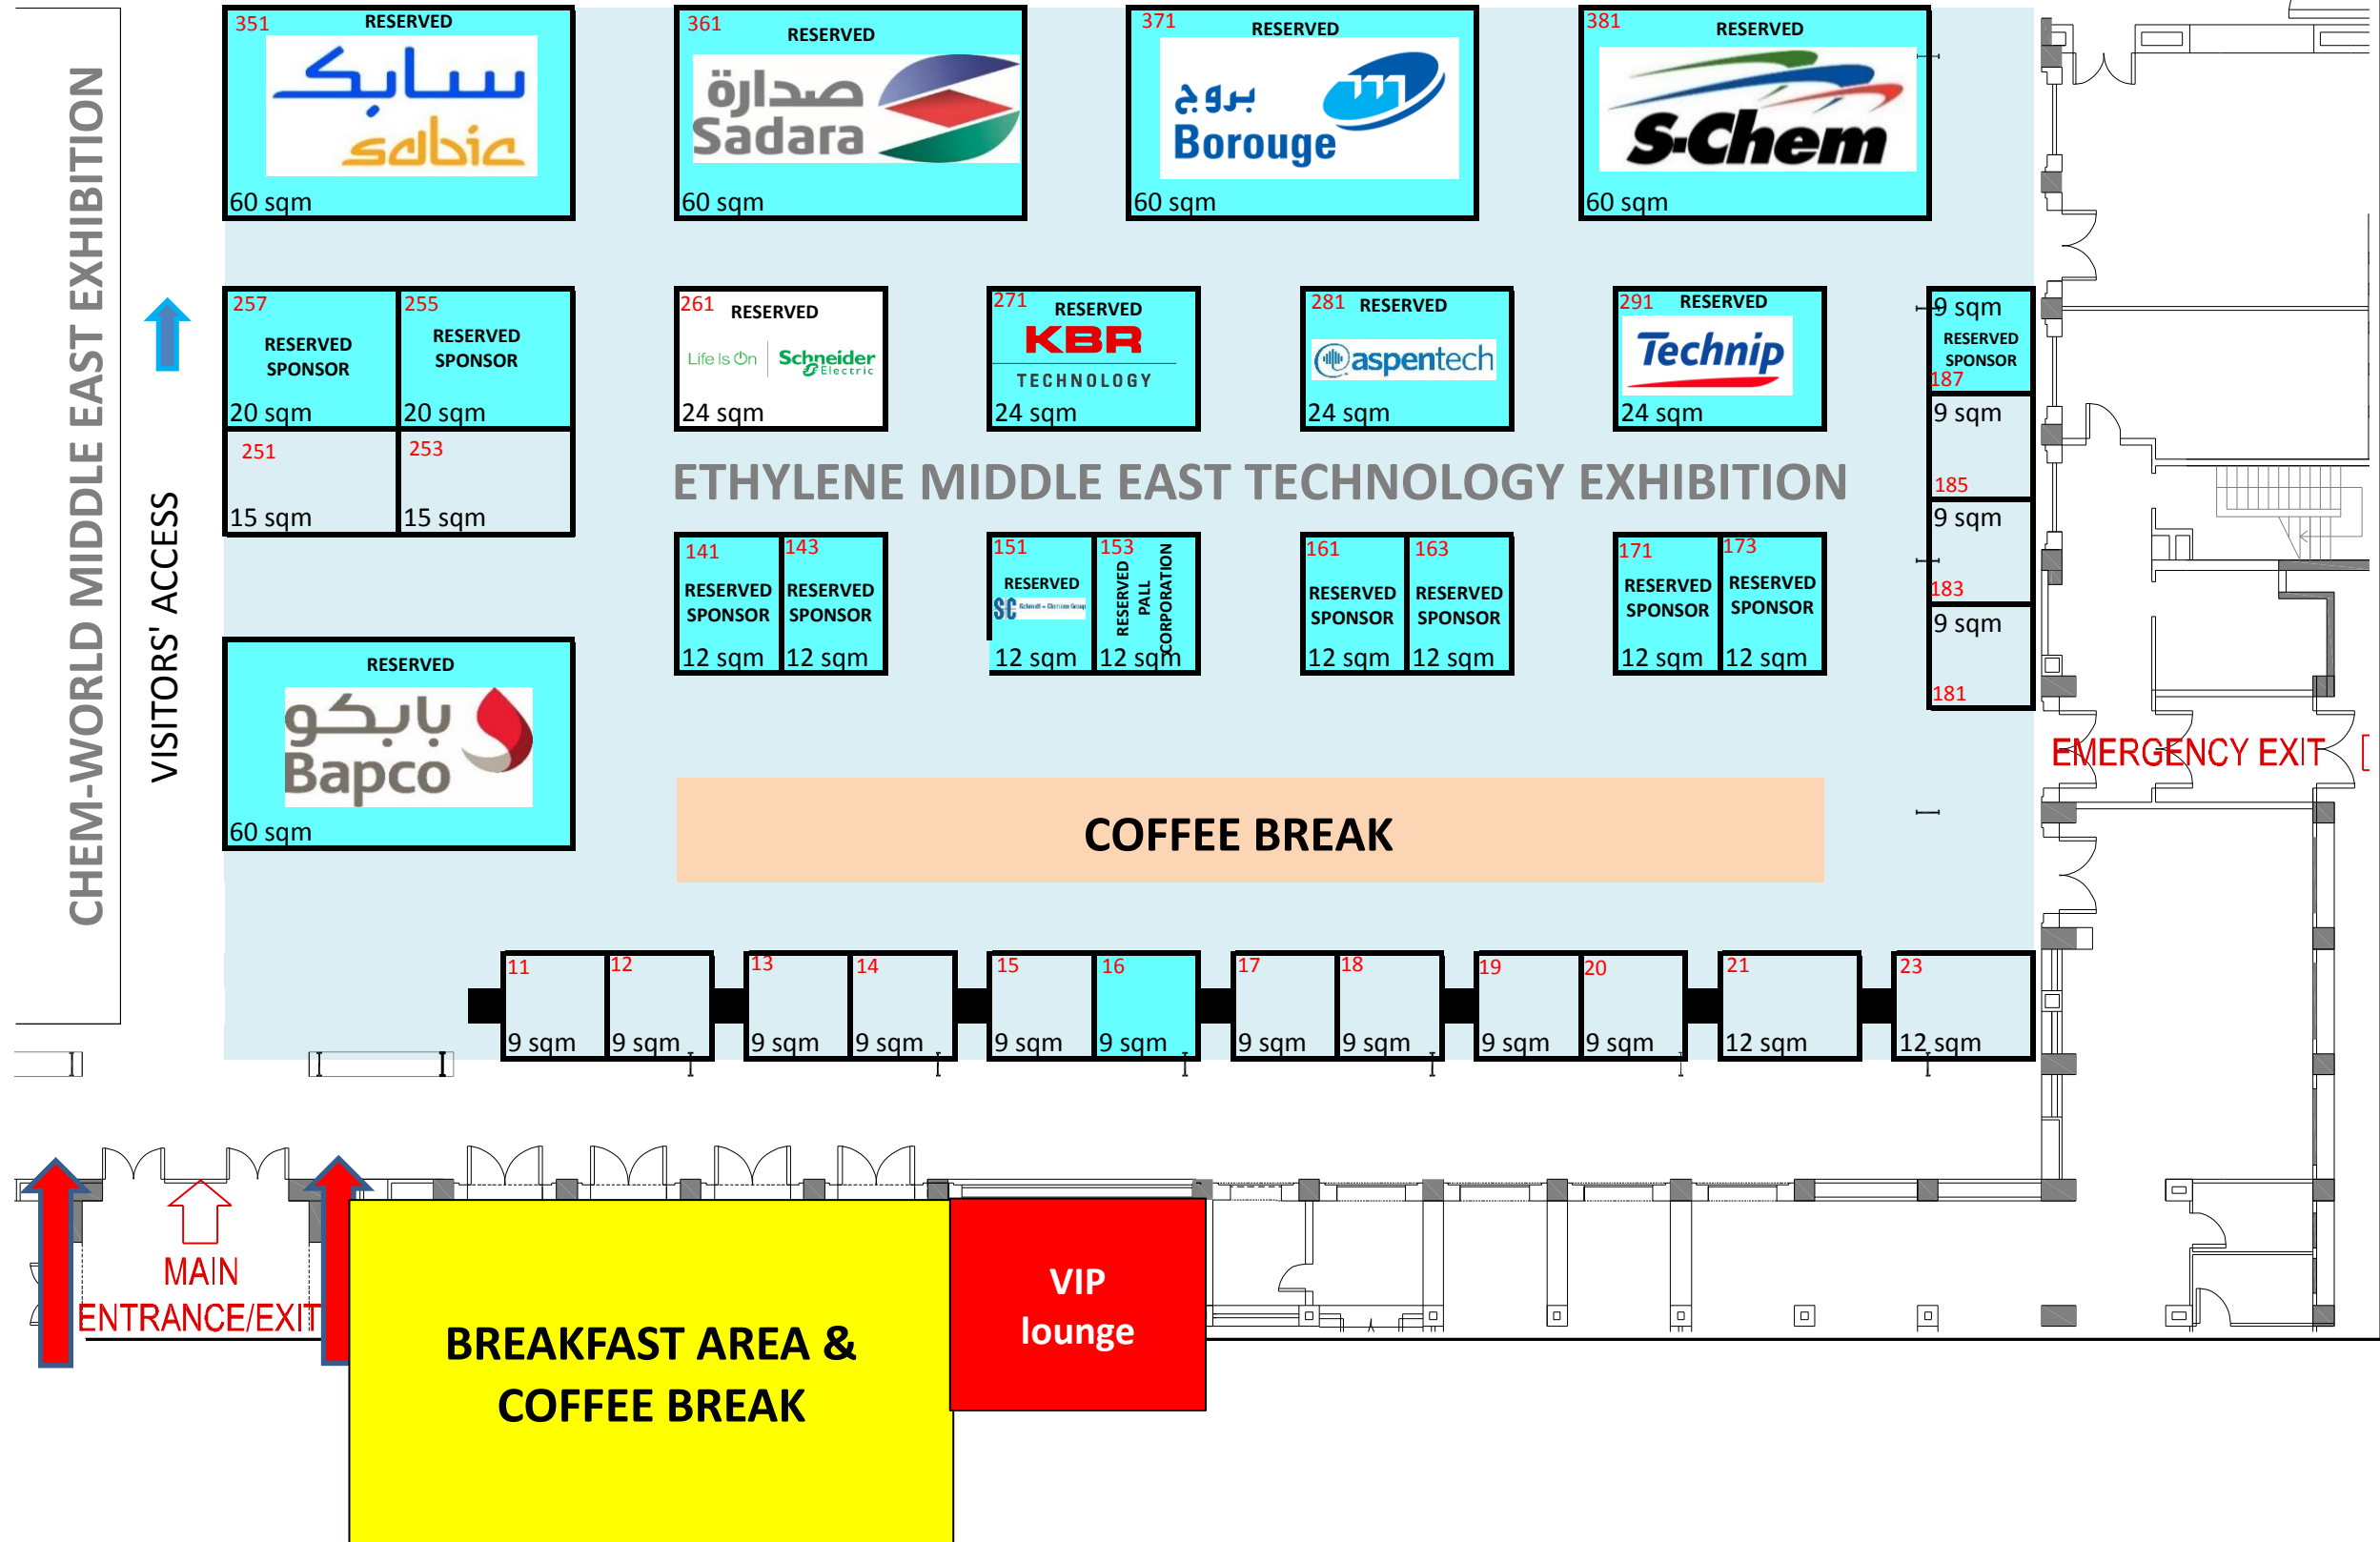

MIDDLE EAST SPECIALTY CHEMICALS EXHIBITION

CONFERENCE & HALL 2

MIDDLE EAST SPECIALTY CHEMICALS EXHIBITION
CHEM-WORLD MIDDLE EAST EXHIBITION

BAHRAIN INTERNATIONAL EXHIBITION CENTRE
HALL 1

ETHYLENE MIDDLE EAST TECHNOLOGY CONFERENCE

NETWORKING LUNCH

NETWORKING LUNCH

COFFEE
BREAK

MIDDLE EAST SPECIALTY CHEMICALS EXHIBITION

RESERVED
DOW

CONFERENCE & HALL 2

CHEM-WORLD MIDDLE EAST EXHIBITION

ETHYLENE MIDDLE EAST TECHNOLOGY EXHIBITION

COFFEE
BREAK

REGISTRATION AREA

REGISTRATION
LOBBY

MAIN
ENTRANCE/EXIT

BREAKFAST AREA &
COFFEE BREAK

VIP
lounge

EMERGENCY EXIT

EMERGENCY EXIT

EMERGENCY EXIT

EMERGENCY EXIT

VISITORS' ACCESS