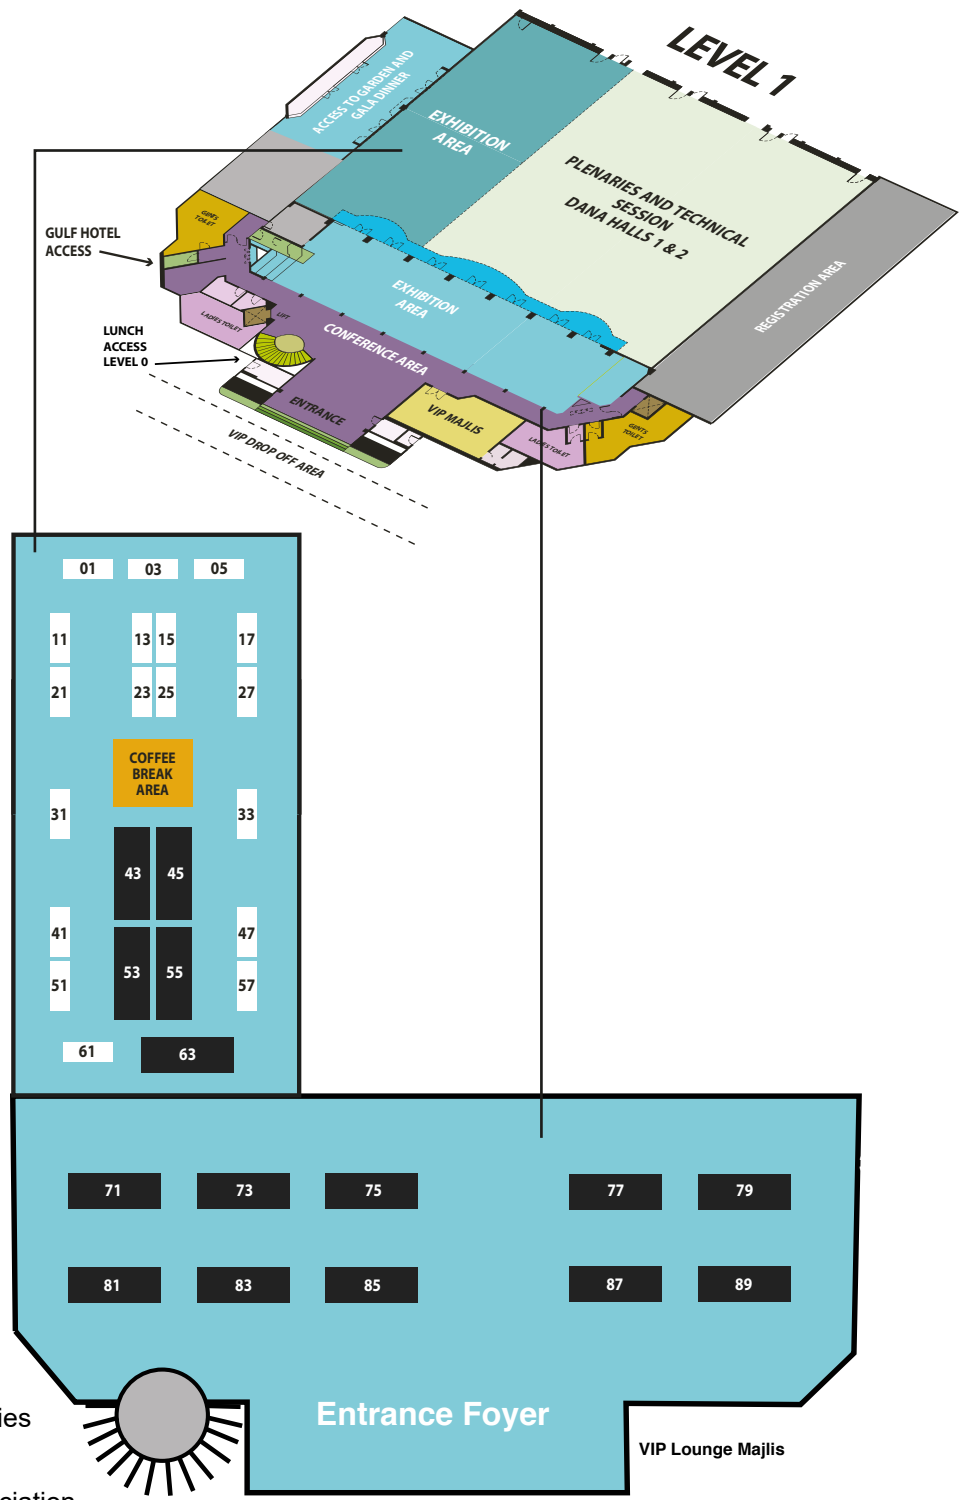

EMET Display Area

Stand No.	Company
85	SABIC
77	Petro Rabigh
87	Sadara
75	S-Chem
83	Technip Energies
73	Ingenero
79	Schmidt + Clemens
45	Pall Corporation
81	Kubota
71	Aspentech
89	Dorf Ketal
63	Nalco Water
23	CCPS
25	AICHe
51	Paralloy
31	Zymeflow
57	Flexim
55	Manoir Pitres
43	Suez Water Technologies and Solutions
41	Gulf Downstream Association